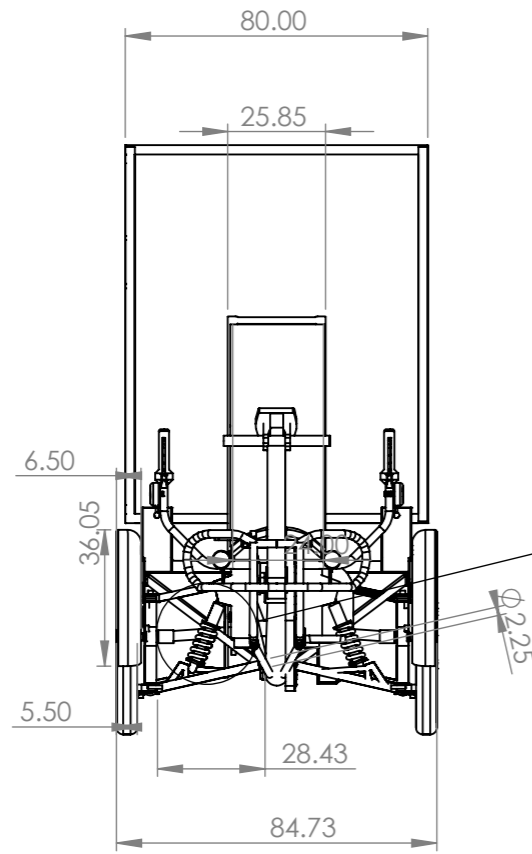

UNLESS OTHERWISE SPECIFIED: DIMENSIONS ARE IN MILLIMETERS		FINISH:		DEBURR AND BREAK SHARP EDGES		DO NOT SCALE DRAWING		REVISION	
SURFACE FINISH:						Designed and Manufactured: Argentina. Buenos Aires			
TOLERANCES:						PRODUCT NAME: ANT CARGO BIKE			
LINEAR:						COMPANY: ELECTROBERE S.A.S			
ANGULAR:						MATERIAL:		A3	
DRAWN		NAME		SIGNATURE		DATE		SCALE:1:2	
CHK'D								SHEET 1 OF 4	
APPV'D									
MFG									
Q.A						WEIGHT:			

UNLESS OTHERWISE SPECIFIED: DIMENSIONS ARE IN MILLIMETERS				FINISH:		DEBURR AND BREAK SHARP EDGES		DO NOT SCALE DRAWING		REVISION	
SURFACE FINISH:				DETAIL 3 SCALE 1 : 1		Designed and Manufactured: Argentina. Buenos Aires					
TOLERANCES:						PRODUCT NAME:					
LINEAR:						ANT CARGO BIKE					
ANGULAR:				DRAWN		SIGNATURE		DATE		COMPANY:	
				CHK'D						ELECTROBERE S.A.S	
				APPV'D						A3	
				MFG				MATERIAL:		SCALE:1:2	
				Q.A				WEIGHT:		SHEET 2 OF 4	

UNLESS OTHERWISE SPECIFIED: DIMENSIONS ARE IN MILLIMETERS		FINISH:		DEBURR AND BREAK SHARP EDGES		DO NOT SCALE DRAWING		REVISION	
SURFACE FINISH:						Designed and Manufactured: Argentina. Buenos Aires			
TOLERANCES:						PRODUCT NAME:			
LINEAR:						ANT CARGO BIKE			
ANGULAR:						COMPANY:		A3	
DRAWN		NAME		SIGNATURE		DATE		ELECTROBERE S.A.S	
CHK'D								SCALE:1:2	
APPV'D								SHEET 3 OF 4	
MFG						MATERIAL:			
Q.A						WEIGHT:			

UNLESS OTHERWISE SPECIFIED: DIMENSIONS ARE IN MILLIMETERS		FINISH:		DEBURR AND BREAK SHARP EDGES		DO NOT SCALE DRAWING		REVISION	
SURFACE FINISH:						Designed and Manufactured: Argentina. Buenos Aires			
TOLERANCES:						Product Name:			
LINEAR:						ANT CARGO BIKE			
ANGULAR:						COMPANY:		A3	
DRAWN		NAME		SIGNATURE		DATE		SCALE: 1:2	
CHK'D								SHEET 4 OF 4	
APP'VD									
MFG						MATERIAL:			
Q.A						WEIGHT:			