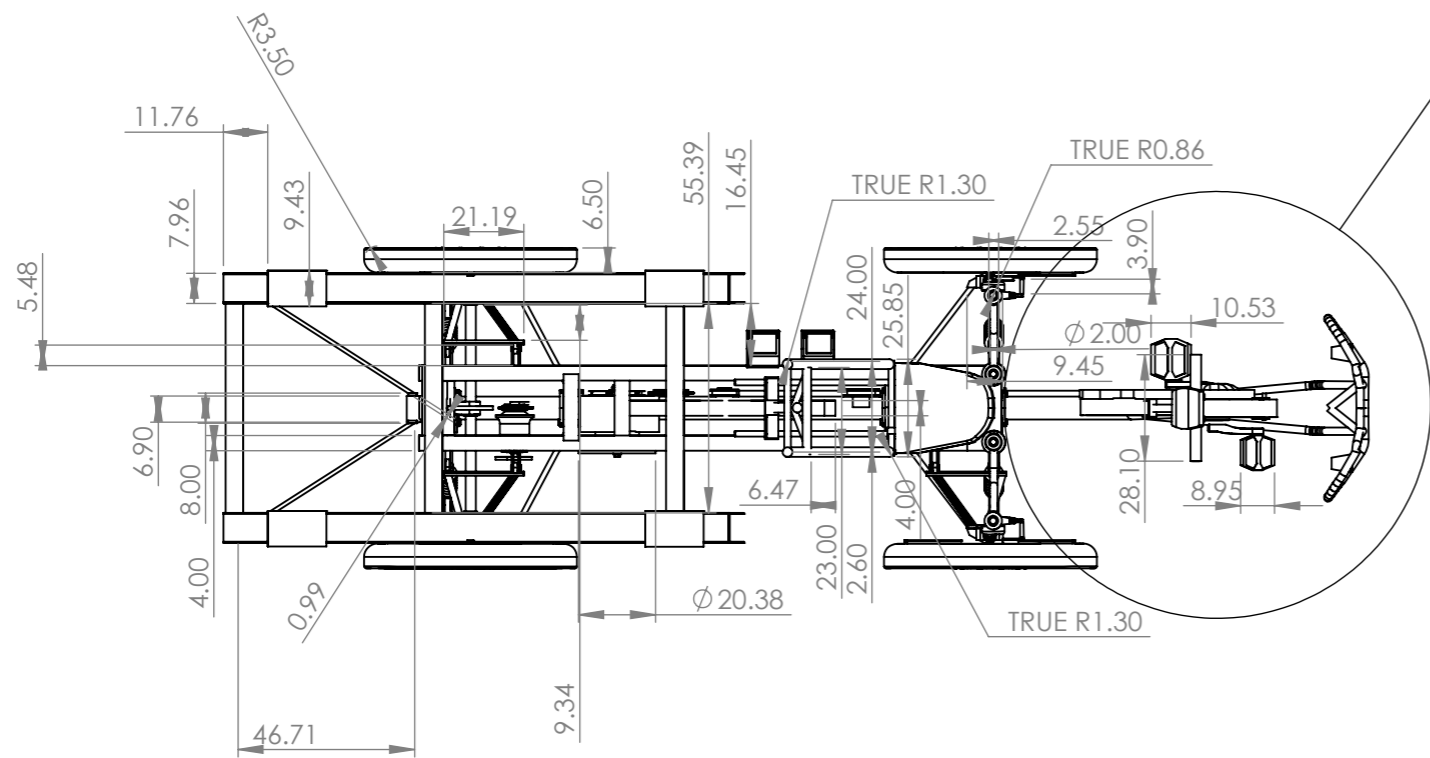

UNLESS OTHERWISE SPECIFIED: DIMENSIONS ARE IN MILLIMETERS		FINISH:		DEBURR AND BREAK SHARP EDGES		DO NOT SCALE DRAWING		REVISION	
SURFACE FINISH:						Designed and Manufactured: Argentina. Buenos Aires			
TOLERANCES:						PRODUCT NAME: ANT CARGO BIKE			
LINEAR:						COMPANY: ELECTROBERE S.A.S			
ANGULAR:						MATERIAL:		A3	
DRAWN		NAME		SIGNATURE		DATE		SCALE:1:2	
CHK'D								SHEET 1 OF 4	
APPV'D									
MFG									
Q.A						WEIGHT:			

UNLESS OTHERWISE SPECIFIED: DIMENSIONS ARE IN MILLIMETERS				FINISH:		DEBURR AND BREAK SHARP EDGES		DO NOT SCALE DRAWING		REVISION	
SURFACE FINISH:				DETAIL 3 SCALE 1 : 1		Designed and Manufactured: Argentina. Buenos Aires					
TOLERANCES:						PRODUCT NAME:					
LINEAR:						ANT CARGO BIKE					
ANGULAR:				DRAWN		SIGNATURE		DATE		COMPANY:	
				CHK'D						ELECTROBERE S.A.S	
				APPV'D						A3	
				MFG				MATERIAL:		SCALE:1:2	
				Q.A				WEIGHT:		SHEET 2 OF 4	

UNLESS OTHERWISE SPECIFIED: DIMENSIONS ARE IN MILLIMETERS		FINISH:		DEBURR AND BREAK SHARP EDGES		DO NOT SCALE DRAWING		REVISION	
SURFACE FINISH:						Designed and Manufactured: Argentina. Buenos Aires			
TOLERANCES:						PRODUCT NAME:			
LINEAR:						ANT CARGO BIKE			
ANGULAR:						COMPANY:		A3	
DRAWN		NAME		SIGNATURE		DATE		ELECTROBERE S.A.S	
CHK'D								SCALE:1:2	
APPV'D								SHEET 3 OF 4	
MFG						MATERIAL:			
Q.A						WEIGHT:			

UNLESS OTHERWISE SPECIFIED: DIMENSIONS ARE IN MILLIMETERS		FINISH:		DEBURR AND BREAK SHARP EDGES		DO NOT SCALE DRAWING		REVISION	
SURFACE FINISH:						Designed and Manufactured: Argentina. Buenos Aires			
TOLERANCES:						Product Name:			
LINEAR:						ANT CARGO BIKE			
ANGULAR:						COMPANY:		A3	
DRAWN		NAME		SIGNATURE		DATE		SCALE: 1:2	
CHK'D								SHEET 4 OF 4	
APP'VD									
MFG						MATERIAL:			
Q.A						WEIGHT:			