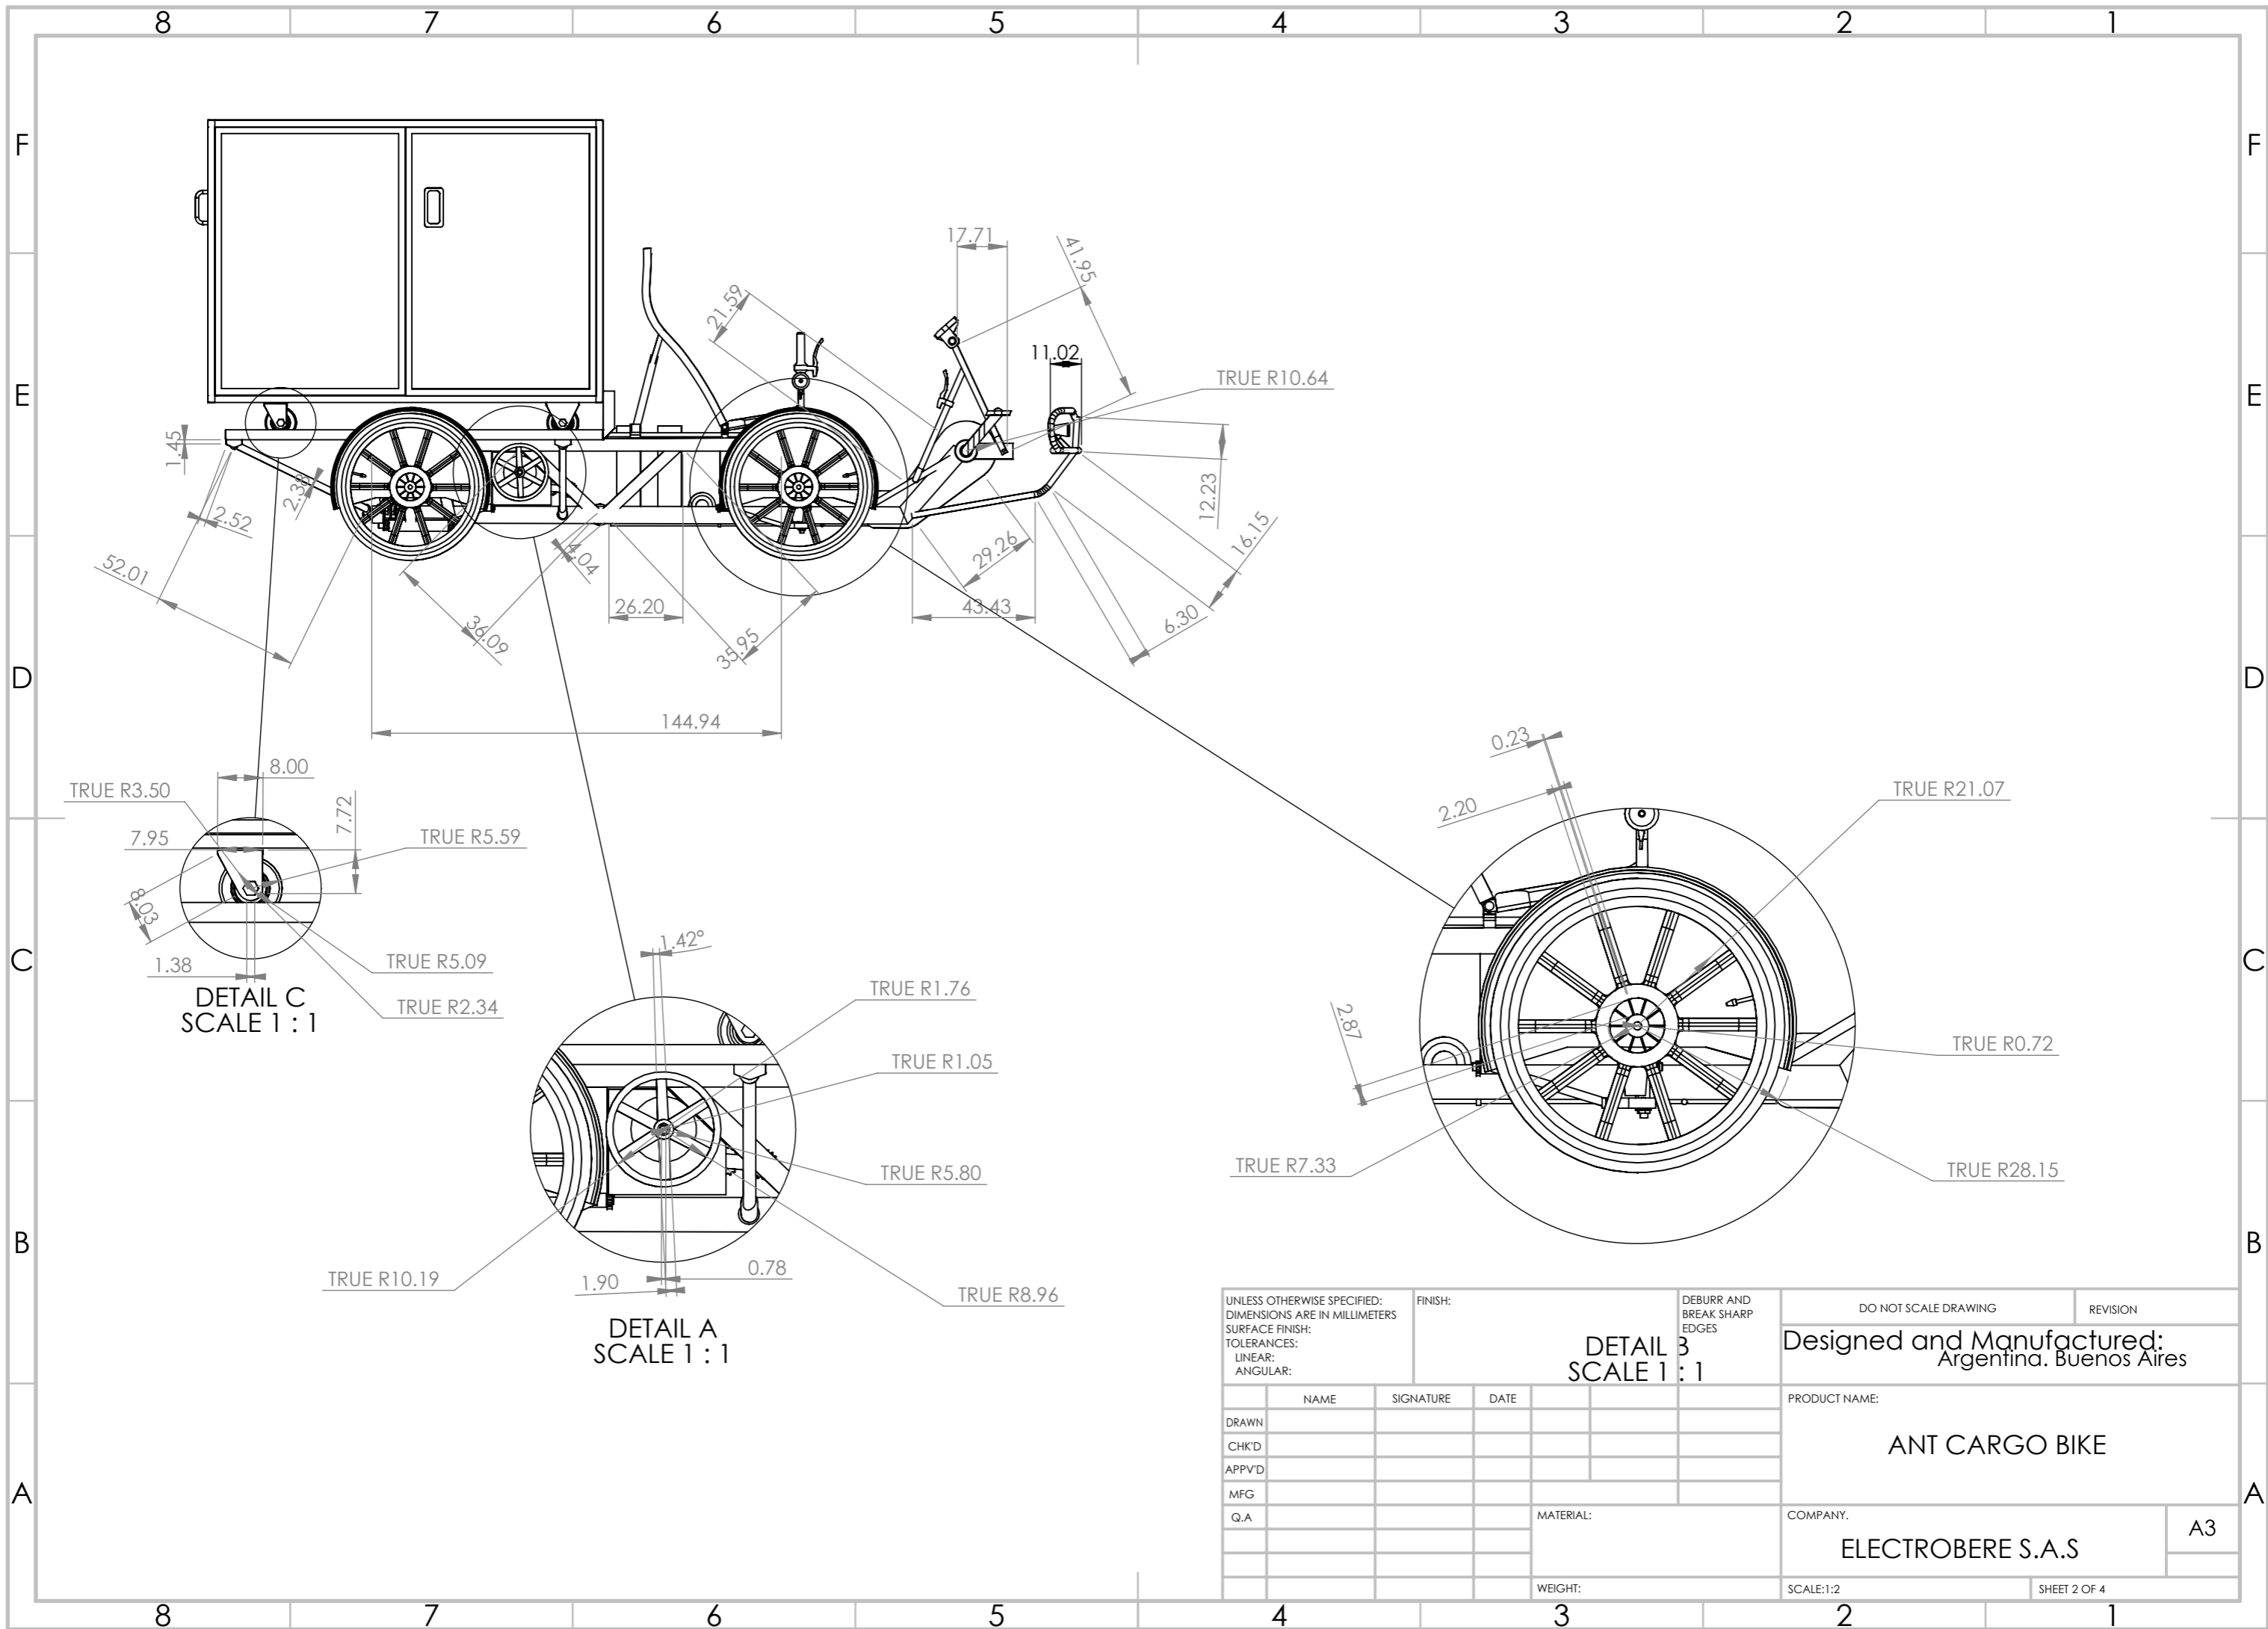

UNLESS OTHERWISE SPECIFIED: DIMENSIONS ARE IN MILLIMETERS		FINISH:		DEBURR AND BREAK SHARP EDGES		DO NOT SCALE DRAWING		REVISION	
SURFACE FINISH:						Designed and Manufactured: Argentina. Buenos Aires			
TOLERANCES:						PRODUCT NAME: ANT CARGO BIKE			
LINEAR:						COMPANY: ELECTROBERE S.A.S			
ANGULAR:						MATERIAL:		A3	
DRAWN		NAME		SIGNATURE		DATE		SCALE:1:2	
CHK'D								SHEET 1 OF 4	
APPV'D									
MFG									
Q.A						WEIGHT:			

UNLESS OTHERWISE SPECIFIED: DIMENSIONS ARE IN MILLIMETERS				FINISH:		DEBURR AND BREAK SHARP EDGES		DO NOT SCALE DRAWING		REVISION	
SURFACE FINISH:				DETAIL 3 SCALE 1 : 1		Designed and Manufactured: Argentina. Buenos Aires					
TOLERANCES:						PRODUCT NAME:					
LINEAR:						ANT CARGO BIKE					
ANGULAR:				DRAWN		SIGNATURE		DATE		COMPANY:	
				CHK'D						ELECTROBERE S.A.S	
				APPV'D						A3	
				MFG				MATERIAL:		SCALE:1:2	
				Q.A				WEIGHT:		SHEET 2 OF 4	

UNLESS OTHERWISE SPECIFIED: DIMENSIONS ARE IN MILLIMETERS		FINISH:		DEBURR AND BREAK SHARP EDGES		DO NOT SCALE DRAWING		REVISION	
SURFACE FINISH:						Designed and Manufactured: Argentina. Buenos Aires			
TOLERANCES:						PRODUCT NAME:			
LINEAR:						ANT CARGO BIKE			
ANGULAR:						COMPANY:		A3	
DRAWN		NAME		SIGNATURE		DATE		ELECTROBERE S.A.S	
CHK'D								SCALE:1:2	
APPV'D								SHEET 3 OF 4	
MFG						MATERIAL:			
Q.A						WEIGHT:			

UNLESS OTHERWISE SPECIFIED: DIMENSIONS ARE IN MILLIMETERS		FINISH:		DEBURR AND BREAK SHARP EDGES		DO NOT SCALE DRAWING		REVISION	
SURFACE FINISH:						Designed and Manufactured: Argentina. Buenos Aires			
TOLERANCES:						Product Name:			
LINEAR:						ANT CARGO BIKE			
ANGULAR:						COMPANY:		A3	
DRAWN		NAME		SIGNATURE		DATE		SCALE: 1:2	
CHK'D								SHEET 4 OF 4	
APP'VD									
MFG						MATERIAL:			
Q.A						WEIGHT:			