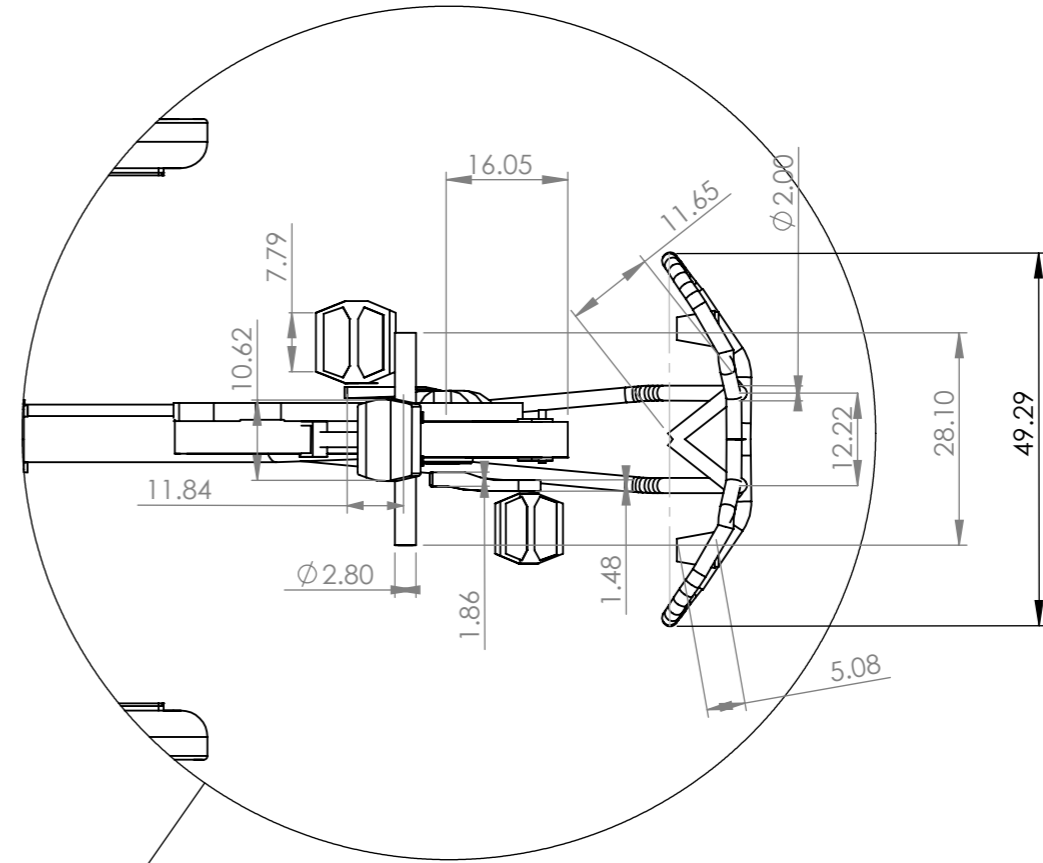

UNLESS OTHERWISE SPECIFIED: DIMENSIONS ARE IN MILLIMETERS		FINISH:		DEBURR AND BREAK SHARP EDGES		DO NOT SCALE DRAWING		REVISION	
SURFACE FINISH:						Designed and Manufactured: Argentina. Buenos Aires			
TOLERANCES:						PRODUCT NAME: ANT CARGO BIKE			
LINEAR:						COMPANY: ELECTROBERE S.A.S			
ANGULAR:						MATERIAL:		A3	
DRAWN		NAME		SIGNATURE		DATE		SCALE:1:2	
CHK'D								SHEET 1 OF 4	
APPV'D									
MFG									
Q.A						WEIGHT:			

UNLESS OTHERWISE SPECIFIED: DIMENSIONS ARE IN MILLIMETERS				FINISH:		DEBURR AND BREAK SHARP EDGES		DO NOT SCALE DRAWING		REVISION	
SURFACE FINISH:				DETAIL 3 SCALE 1 : 1		Designed and Manufactured: Argentina. Buenos Aires					
TOLERANCES:						PRODUCT NAME:					
LINEAR:						ANT CARGO BIKE					
ANGULAR:				DRAWN		SIGNATURE		DATE		COMPANY:	
				CHK'D						ELECTROBERE S.A.S	
				APPV'D						A3	
				MFG				MATERIAL:		SCALE:1:2	
				Q.A				WEIGHT:		SHEET 2 OF 4	

UNLESS OTHERWISE SPECIFIED: DIMENSIONS ARE IN MILLIMETERS		FINISH:		DEBURR AND BREAK SHARP EDGES		DO NOT SCALE DRAWING		REVISION	
SURFACE FINISH:						Designed and Manufactured: Argentina. Buenos Aires			
TOLERANCES:						PRODUCT NAME:			
LINEAR:						ANT CARGO BIKE			
ANGULAR:						COMPANY:		A3	
DRAWN		NAME		SIGNATURE		DATE		ELECTROBERE S.A.S	
CHK'D								SCALE:1:2	
APPV'D								SHEET 3 OF 4	
MFG						MATERIAL:			
Q.A						WEIGHT:			

UNLESS OTHERWISE SPECIFIED: DIMENSIONS ARE IN MILLIMETERS		FINISH:		DEBURR AND BREAK SHARP EDGES		DO NOT SCALE DRAWING		REVISION	
SURFACE FINISH:						Designed and Manufactured: Argentina. Buenos Aires			
TOLERANCES:						Product Name:			
LINEAR:						ANT CARGO BIKE			
ANGULAR:						COMPANY:		A3	
DRAWN		NAME		SIGNATURE		DATE		SCALE: 1:2	
CHK'D								SHEET 4 OF 4	
APP'VD									
MFG						MATERIAL:			
Q.A						WEIGHT:			