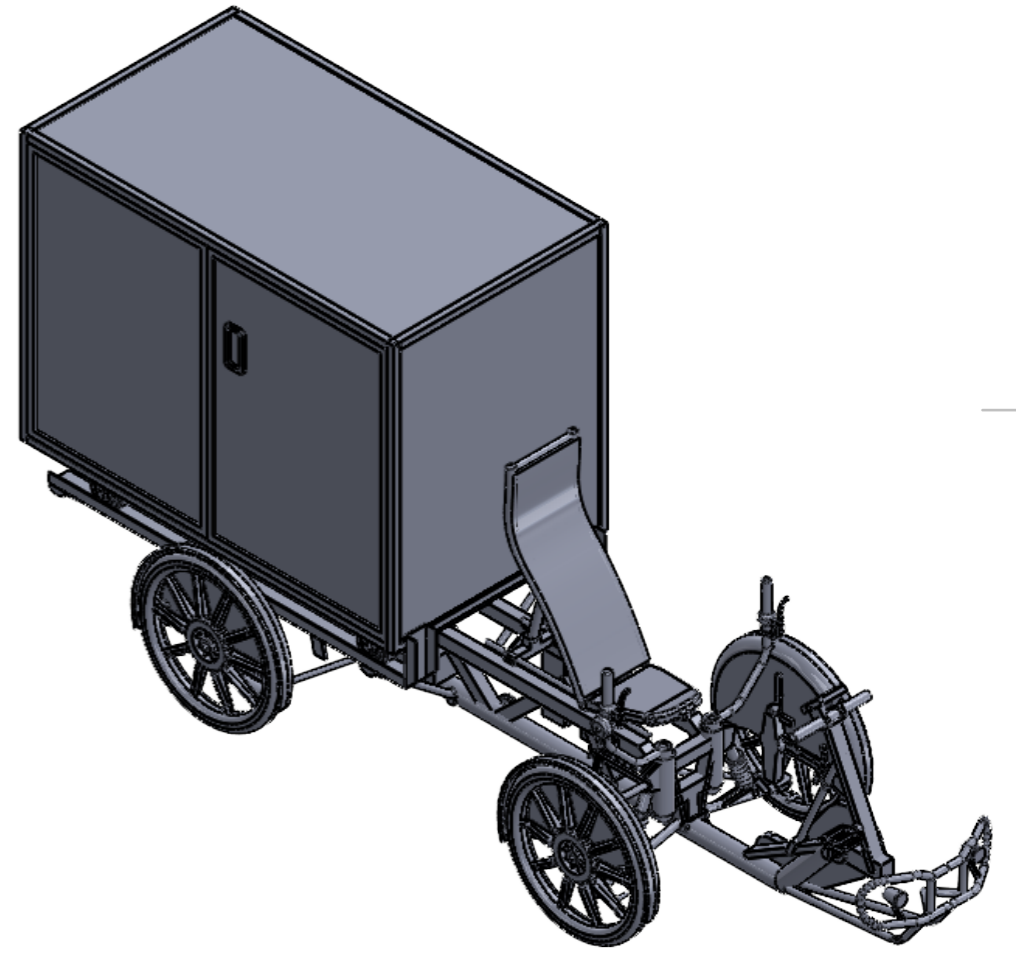

UNLESS OTHERWISE SPECIFIED: DIMENSIONS ARE IN MILLIMETERS		FINISH:		DEBURR AND BREAK SHARP EDGES		DO NOT SCALE DRAWING		REVISION	
SURFACE FINISH:						Designed and Manufactured: Argentina. Buenos Aires			
TOLERANCES:						PRODUCT NAME: ANT CARGO BIKE			
LINEAR:						COMPANY: ELECTROBERE S.A.S			
ANGULAR:						MATERIAL:		A3	
DRAWN		NAME		SIGNATURE		DATE		SCALE:1:2	
CHK'D								SHEET 1 OF 4	
APPV'D									
MFG									
Q.A						WEIGHT:			

UNLESS OTHERWISE SPECIFIED: DIMENSIONS ARE IN MILLIMETERS				FINISH:		DEBURR AND BREAK SHARP EDGES		DO NOT SCALE DRAWING		REVISION	
SURFACE FINISH:				DETAIL 3 SCALE 1 : 1		Designed and Manufactured: Argentina. Buenos Aires					
TOLERANCES:						PRODUCT NAME:					
LINEAR:						ANT CARGO BIKE					
ANGULAR:				DRAWN		SIGNATURE		DATE		COMPANY:	
				CHK'D						ELECTROBERE S.A.S	
				APPV'D						A3	
				MFG				MATERIAL:		SCALE:1:2	
				Q.A				WEIGHT:		SHEET 2 OF 4	

UNLESS OTHERWISE SPECIFIED: DIMENSIONS ARE IN MILLIMETERS		FINISH:		DEBURR AND BREAK SHARP EDGES		DO NOT SCALE DRAWING		REVISION	
SURFACE FINISH:						Designed and Manufactured: Argentina. Buenos Aires			
TOLERANCES:						PRODUCT NAME:			
LINEAR:						ANT CARGO BIKE			
ANGULAR:						COMPANY:		A3	
DRAWN		NAME		SIGNATURE		DATE		ELECTROBERE S.A.S	
CHK'D								SCALE:1:2	
APPV'D								SHEET 3 OF 4	
MFG						MATERIAL:			
Q.A						WEIGHT:			

Designed and Manufactured:
Argentina. Buenos Aires

Product Name:
ANT CARGO BIKE

COMPANY:
ELECTROBERE S.A.S

A3

SCALE: 1:2

SHEET 4 OF 4