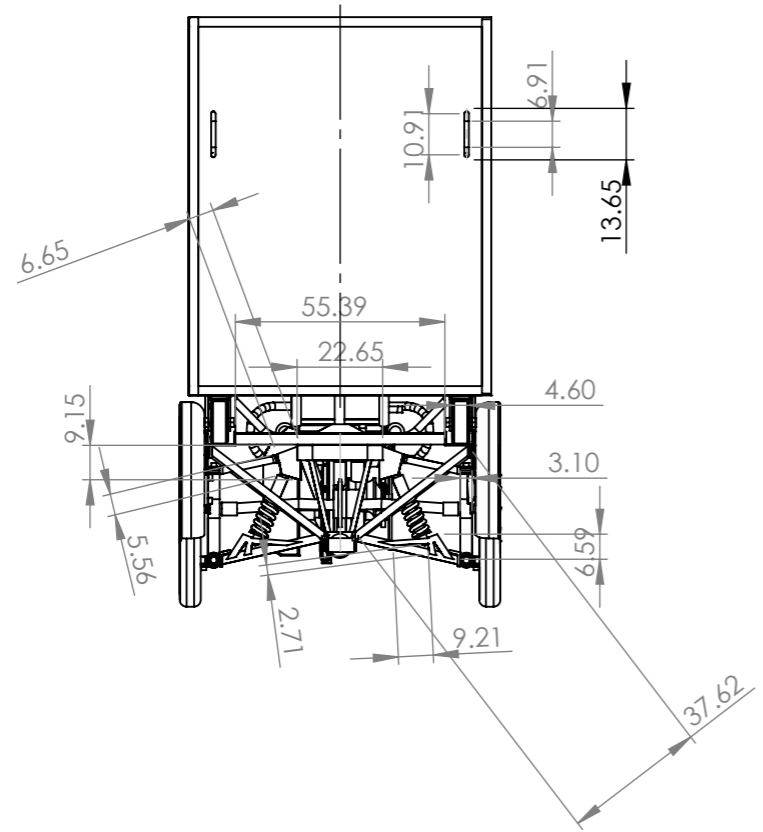

UNLESS OTHERWISE SPECIFIED: DIMENSIONS ARE IN MILLIMETERS		FINISH:		DEBURR AND BREAK SHARP EDGES		DO NOT SCALE DRAWING		REVISION	
SURFACE FINISH:						Designed and Manufactured: Argentina. Buenos Aires			
TOLERANCES:						PRODUCT NAME: ANT CARGO BIKE			
LINEAR:						COMPANY: ELECTROBERE S.A.S			
ANGULAR:						MATERIAL:		A3	
DRAWN		NAME		SIGNATURE		DATE		SCALE:1:2	
CHK'D								SHEET 1 OF 4	
APPV'D									
MFG									
Q.A						WEIGHT:			

UNLESS OTHERWISE SPECIFIED: DIMENSIONS ARE IN MILLIMETERS				FINISH:		DEBURR AND BREAK SHARP EDGES		DO NOT SCALE DRAWING		REVISION	
SURFACE FINISH:				DETAIL 3 SCALE 1 : 1		Designed and Manufactured: Argentina. Buenos Aires					
TOLERANCES:						PRODUCT NAME:					
LINEAR:						ANT CARGO BIKE					
ANGULAR:				DRAWN		SIGNATURE		DATE		COMPANY:	
				CHK'D						ELECTROBERE S.A.S	
				APPV'D						A3	
				MFG				MATERIAL:		SCALE:1:2	
				Q.A				WEIGHT:		SHEET 2 OF 4	

UNLESS OTHERWISE SPECIFIED: DIMENSIONS ARE IN MILLIMETERS		FINISH:		DEBURR AND BREAK SHARP EDGES		DO NOT SCALE DRAWING		REVISION	
SURFACE FINISH:						Designed and Manufactured: Argentina. Buenos Aires			
TOLERANCES:						PRODUCT NAME:			
LINEAR:						ANT CARGO BIKE			
ANGULAR:						COMPANY:		A3	
DRAWN		NAME		SIGNATURE		DATE		ELECTROBERE S.A.S	
CHK'D								SCALE:1:2	
APPV'D								SHEET 3 OF 4	
MFG						MATERIAL:			
Q.A						WEIGHT:			

UNLESS OTHERWISE SPECIFIED: DIMENSIONS ARE IN MILLIMETERS		FINISH:		DEBURR AND BREAK SHARP EDGES		DO NOT SCALE DRAWING		REVISION	
SURFACE FINISH:						Designed and Manufactured: Argentina. Buenos Aires			
TOLERANCES:						Product Name:			
LINEAR:						ANT CARGO BIKE			
ANGULAR:						COMPANY:		A3	
DRAWN		NAME		SIGNATURE		DATE		SCALE: 1:2	
CHK'D								SHEET 4 OF 4	
APP'VD									
MFG						MATERIAL:			
Q.A						WEIGHT:			