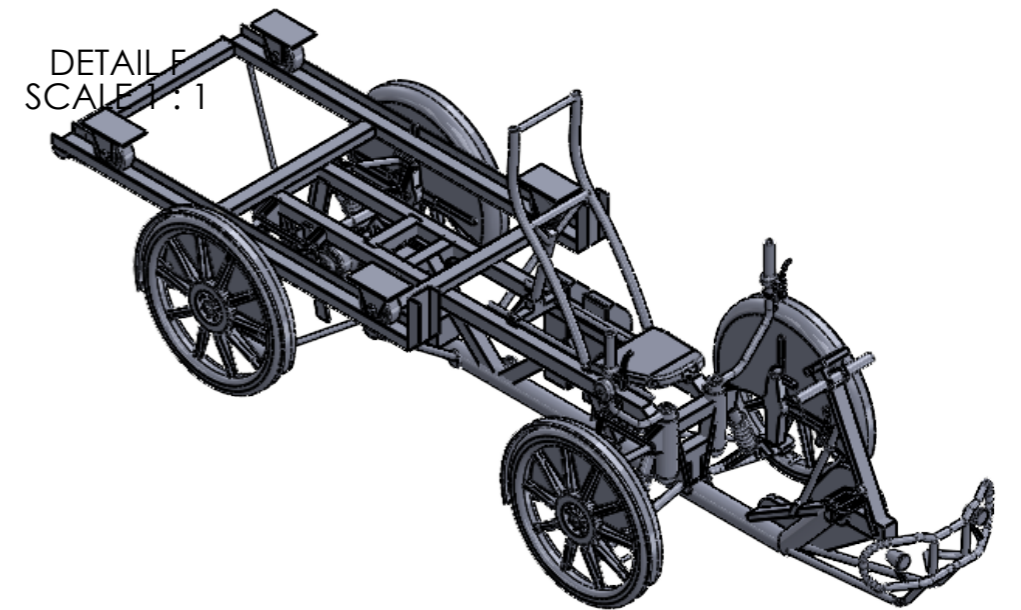

UNLESS OTHERWISE SPECIFIED: DIMENSIONS ARE IN MILLIMETERS		FINISH:		DEBURR AND BREAK SHARP EDGES		DO NOT SCALE DRAWING		REVISION	
SURFACE FINISH:						Designed and Manufactured: Argentina. Buenos Aires			
TOLERANCES:						PRODUCT NAME: ANT CARGO BIKE			
LINEAR:						COMPANY: ELECTROBERE S.A.S			
ANGULAR:						MATERIAL:		A3	
DRAWN		NAME		SIGNATURE		DATE		SCALE:1:2	
CHK'D								SHEET 1 OF 4	
APPV'D									
MFG									
Q.A						WEIGHT:			

UNLESS OTHERWISE SPECIFIED: DIMENSIONS ARE IN MILLIMETERS				FINISH:		DEBURR AND BREAK SHARP EDGES		DO NOT SCALE DRAWING		REVISION	
SURFACE FINISH:				DETAIL 3 SCALE 1 : 1		Designed and Manufactured: Argentina. Buenos Aires					
TOLERANCES:						PRODUCT NAME:					
LINEAR:						ANT CARGO BIKE					
ANGULAR:				DRAWN		SIGNATURE		DATE		COMPANY:	
				CHK'D						ELECTROBERE S.A.S	
				APPV'D						A3	
				MFG				MATERIAL:		SCALE:1:2	
				Q.A				WEIGHT:		SHEET 2 OF 4	

UNLESS OTHERWISE SPECIFIED: DIMENSIONS ARE IN MILLIMETERS		FINISH:		DEBURR AND BREAK SHARP EDGES		DO NOT SCALE DRAWING		REVISION	
SURFACE FINISH:						Designed and Manufactured: Argentina. Buenos Aires			
TOLERANCES:						PRODUCT NAME:			
LINEAR:						ANT CARGO BIKE			
ANGULAR:						COMPANY:		A3	
DRAWN		NAME		SIGNATURE		DATE		ELECTROBERE S.A.S	
CHK'D								SCALE:1:2	
APPV'D								SHEET 3 OF 4	
MFG						MATERIAL:			
Q.A						WEIGHT:			

UNLESS OTHERWISE SPECIFIED: DIMENSIONS ARE IN MILLIMETERS		FINISH:		DEBURR AND BREAK SHARP EDGES		DO NOT SCALE DRAWING		REVISION	
SURFACE FINISH:						Designed and Manufactured: Argentina. Buenos Aires			
TOLERANCES:						Product Name:			
LINEAR:						ANT CARGO BIKE			
ANGULAR:						COMPANY:		A3	
DRAWN		NAME		SIGNATURE		DATE		SCALE: 1:2	
CHK'D								SHEET 4 OF 4	
APP'VD									
MFG						MATERIAL:			
Q.A						WEIGHT:			