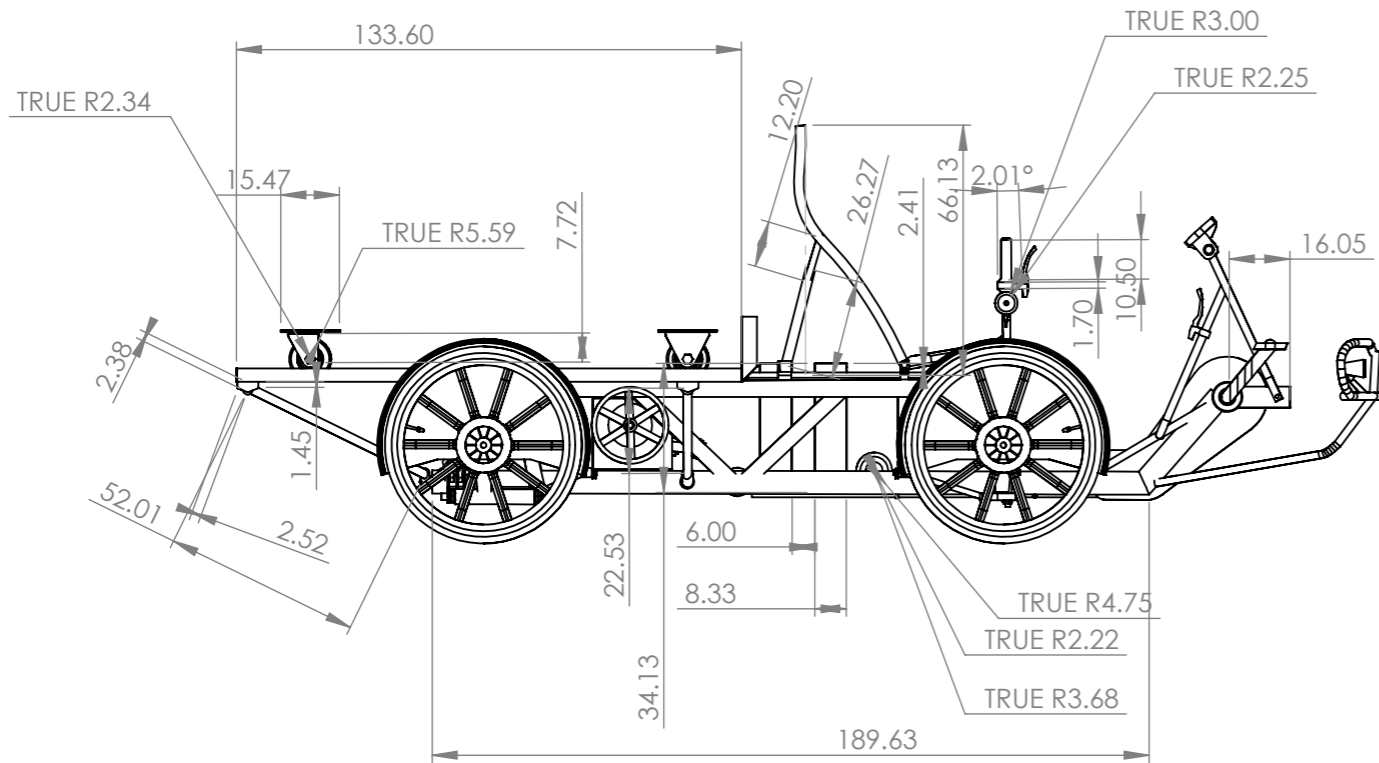

UNLESS OTHERWISE SPECIFIED: DIMENSIONS ARE IN MILLIMETERS		FINISH:		DEBURR AND BREAK SHARP EDGES		DO NOT SCALE DRAWING		REVISION	
SURFACE FINISH:						Designed and Manufactured: Argentina. Buenos Aires			
TOLERANCES:						PRODUCT NAME: ANT CARGO BIKE			
LINEAR:						COMPANY: ELECTROBERE S.A.S			
ANGULAR:						MATERIAL:		A3	
DRAWN		NAME		SIGNATURE		DATE		SCALE:1:2	
CHK'D								SHEET 1 OF 4	
APPV'D									
MFG									
Q.A						WEIGHT:			

UNLESS OTHERWISE SPECIFIED: DIMENSIONS ARE IN MILLIMETERS				FINISH:		DEBURR AND BREAK SHARP EDGES		DO NOT SCALE DRAWING		REVISION	
SURFACE FINISH:				DETAIL 3 SCALE 1 : 1		Designed and Manufactured: Argentina. Buenos Aires					
TOLERANCES:						PRODUCT NAME:					
LINEAR:						ANT CARGO BIKE					
ANGULAR:				DRAWN		SIGNATURE		DATE		COMPANY:	
				CHK'D						ELECTROBERE S.A.S	
				APPV'D						A3	
				MFG				MATERIAL:		SCALE:1:2	
				Q.A				WEIGHT:		SHEET 2 OF 4	

UNLESS OTHERWISE SPECIFIED: DIMENSIONS ARE IN MILLIMETERS		FINISH:		DEBURR AND BREAK SHARP EDGES		DO NOT SCALE DRAWING		REVISION	
SURFACE FINISH:						Designed and Manufactured: Argentina. Buenos Aires			
TOLERANCES:						PRODUCT NAME:			
LINEAR:						ANT CARGO BIKE			
ANGULAR:						COMPANY:		A3	
DRAWN		NAME		SIGNATURE		DATE		ELECTROBERE S.A.S	
CHK'D								SCALE:1:2	
APPV'D								SHEET 3 OF 4	
MFG						MATERIAL:			
Q.A						WEIGHT:			

UNLESS OTHERWISE SPECIFIED: DIMENSIONS ARE IN MILLIMETERS		FINISH:		DEBURR AND BREAK SHARP EDGES		DO NOT SCALE DRAWING		REVISION	
SURFACE FINISH:						Designed and Manufactured: Argentina. Buenos Aires			
TOLERANCES:						Product Name:			
LINEAR:						ANT CARGO BIKE			
ANGULAR:						COMPANY:		A3	
DRAWN		NAME		SIGNATURE		DATE		SCALE: 1:2	
CHK'D								SHEET 4 OF 4	
APP'VD									
MFG						MATERIAL:			
Q.A						WEIGHT:			