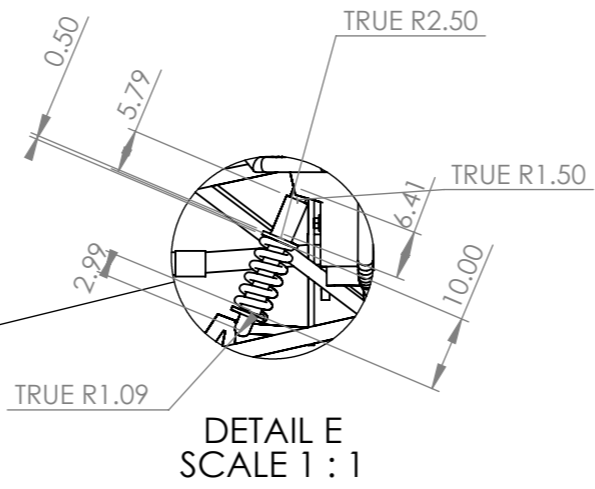

UNLESS OTHERWISE SPECIFIED: DIMENSIONS ARE IN MILLIMETERS		FINISH:		DEBURR AND BREAK SHARP EDGES		DO NOT SCALE DRAWING		REVISION	
SURFACE FINISH:						Designed and Manufactured: Argentina. Buenos Aires			
TOLERANCES:						PRODUCT NAME: ANT CARGO BIKE			
LINEAR:						COMPANY: ELECTROBERE S.A.S			
ANGULAR:						MATERIAL:		A3	
DRAWN		NAME		SIGNATURE		DATE		SCALE:1:2	
CHK'D								SHEET 1 OF 4	
APPV'D									
MFG									
Q.A						WEIGHT:			

UNLESS OTHERWISE SPECIFIED: DIMENSIONS ARE IN MILLIMETERS				FINISH:		DEBURR AND BREAK SHARP EDGES		DO NOT SCALE DRAWING		REVISION	
SURFACE FINISH:				DETAIL 3 SCALE 1 : 1		Designed and Manufactured: Argentina. Buenos Aires					
TOLERANCES:						PRODUCT NAME:					
LINEAR:						ANT CARGO BIKE					
ANGULAR:				DRAWN		SIGNATURE		DATE		COMPANY:	
				CHK'D						ELECTROBERE S.A.S	
				APPV'D						A3	
				MFG				MATERIAL:		SCALE:1:2	
				Q.A				WEIGHT:		SHEET 2 OF 4	

UNLESS OTHERWISE SPECIFIED: DIMENSIONS ARE IN MILLIMETERS		FINISH:		DEBURR AND BREAK SHARP EDGES		DO NOT SCALE DRAWING		REVISION	
SURFACE FINISH:						Designed and Manufactured: Argentina. Buenos Aires			
TOLERANCES:						PRODUCT NAME:			
LINEAR:						ANT CARGO BIKE			
ANGULAR:						COMPANY:		A3	
DRAWN		NAME		SIGNATURE		DATE		ELECTROBERE S.A.S	
CHK'D								SCALE:1:2	
APPV'D								SHEET 3 OF 4	
MFG						MATERIAL:			
Q.A						WEIGHT:			

UNLESS OTHERWISE SPECIFIED: DIMENSIONS ARE IN MILLIMETERS		FINISH:		DEBURR AND BREAK SHARP EDGES		DO NOT SCALE DRAWING		REVISION	
SURFACE FINISH:						Designed and Manufactured: Argentina. Buenos Aires			
TOLERANCES:						Product Name:			
LINEAR:						ANT CARGO BIKE			
ANGULAR:						COMPANY:		A3	
DRAWN		NAME		SIGNATURE		DATE		SCALE: 1:2	
CHK'D								SHEET 4 OF 4	
APP'VD									
MFG						MATERIAL:			
Q.A						WEIGHT:			